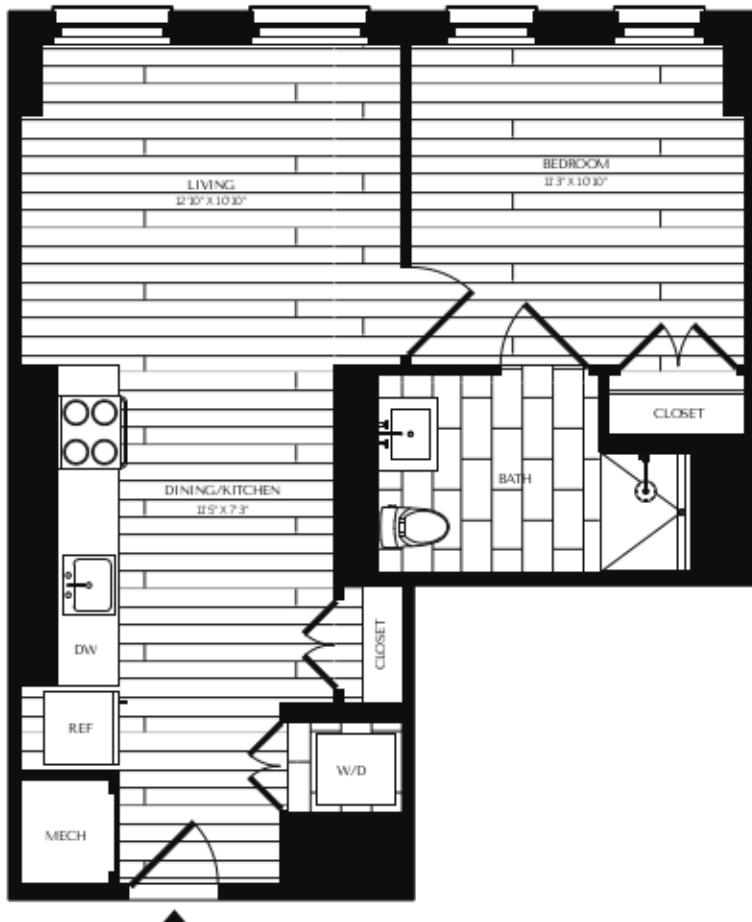

# APARTMENT 1BR 23

1 BEDROOM / 1 BATHROOM

SQ. FT. 616

RENT

DATE AVAILABLE

Square footage displayed is approximate and may vary slightly. Rental rates, availability, lease terms, deposits, apartment features and specials are subject to change without notice. Details and dimensions may differ from actual plans.