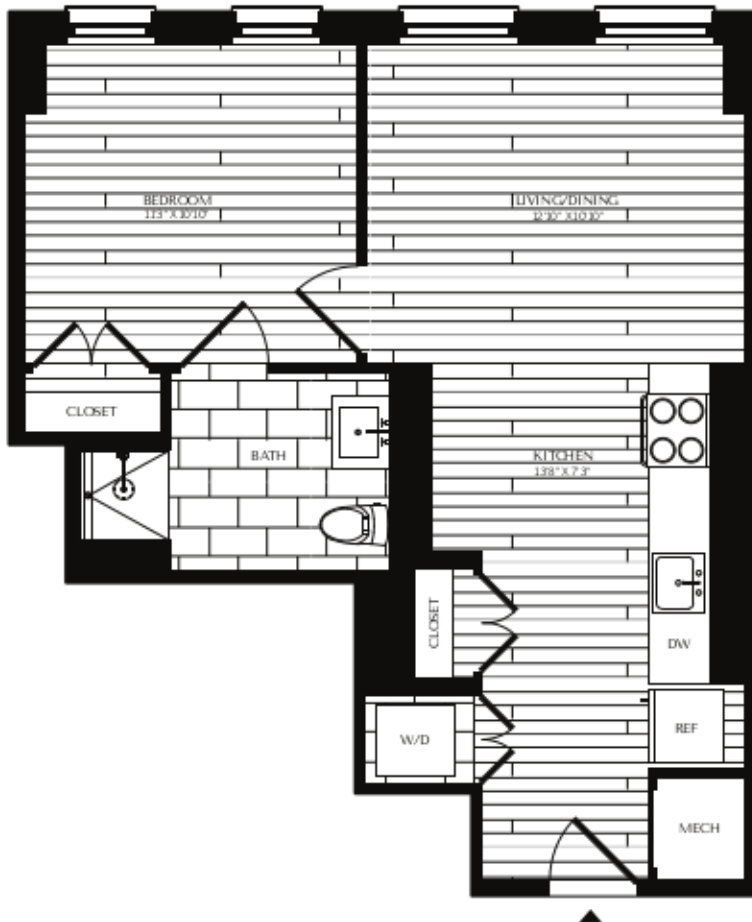

APARTMENT 1BR 24

1 BEDROOM / 1 BATHROOM

SQ. FT. 611

RENT

DATE AVAILABLE

Square footage displayed is approximate and may vary slightly. Rental rates, availability, lease terms, deposits, apartment features and specials are subject to change without notice. Details and dimensions may differ from actual plans.