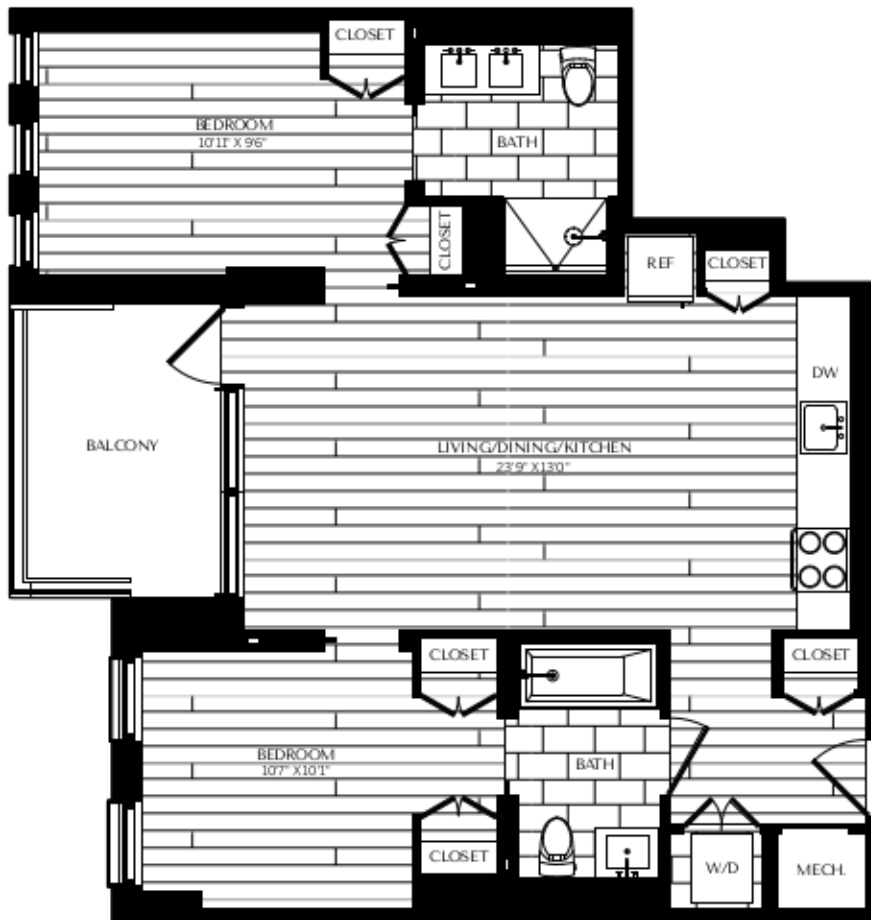

# APARTMENT 2 BR 10

2 BEDROOM / 2 BATHROOM

SQ. FT. 971

RENT

DATE AVAILABLE

Square footage displayed is approximate and may vary slightly. Rental rates, availability, lease terms, deposits, apartment features and specials are subject to change without notice. Details and dimensions may differ from actual plans.