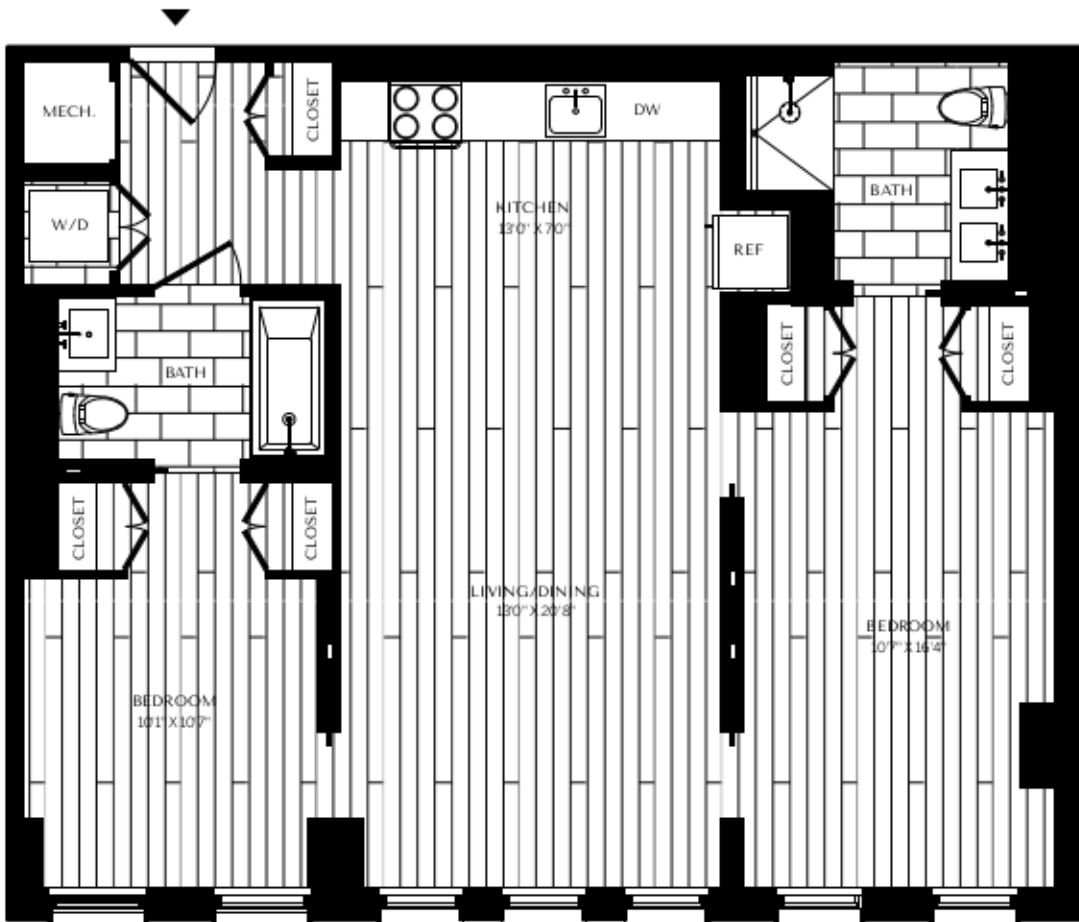

APARTMENT 2 BR 11

2 BEDROOM / 2 BATHROOM

SQ. FT. 1,098

RENT

DATE AVAILABLE

Square footage displayed is approximate and may vary slightly. Rental rates, availability, lease terms, deposits, apartment features and specials are subject to change without notice. Details and dimensions may differ from actual plans.