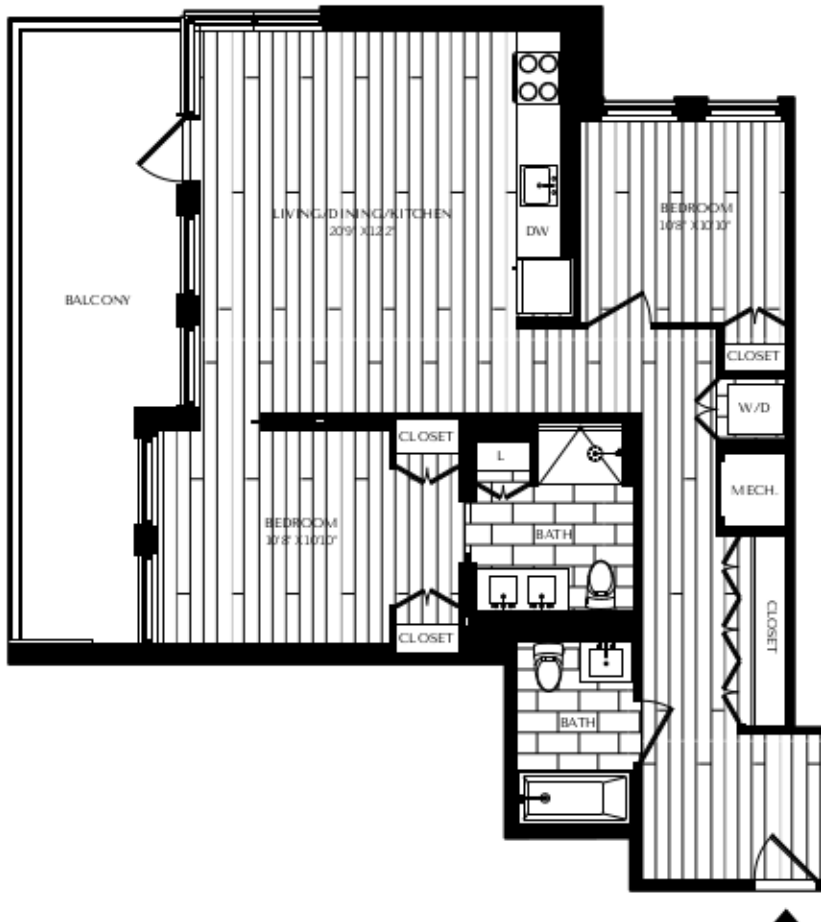

APARTMENT 2 BR 18

2 BEDROOM / 2 BATHROOM

SQ. FT. 1,066

RENT

DATE AVAILABLE

Square footage displayed is approximate and may vary slightly. Rental rates, availability, lease terms, deposits, apartment features and specials are subject to change without notice. Details and dimensions may differ from actual plans.