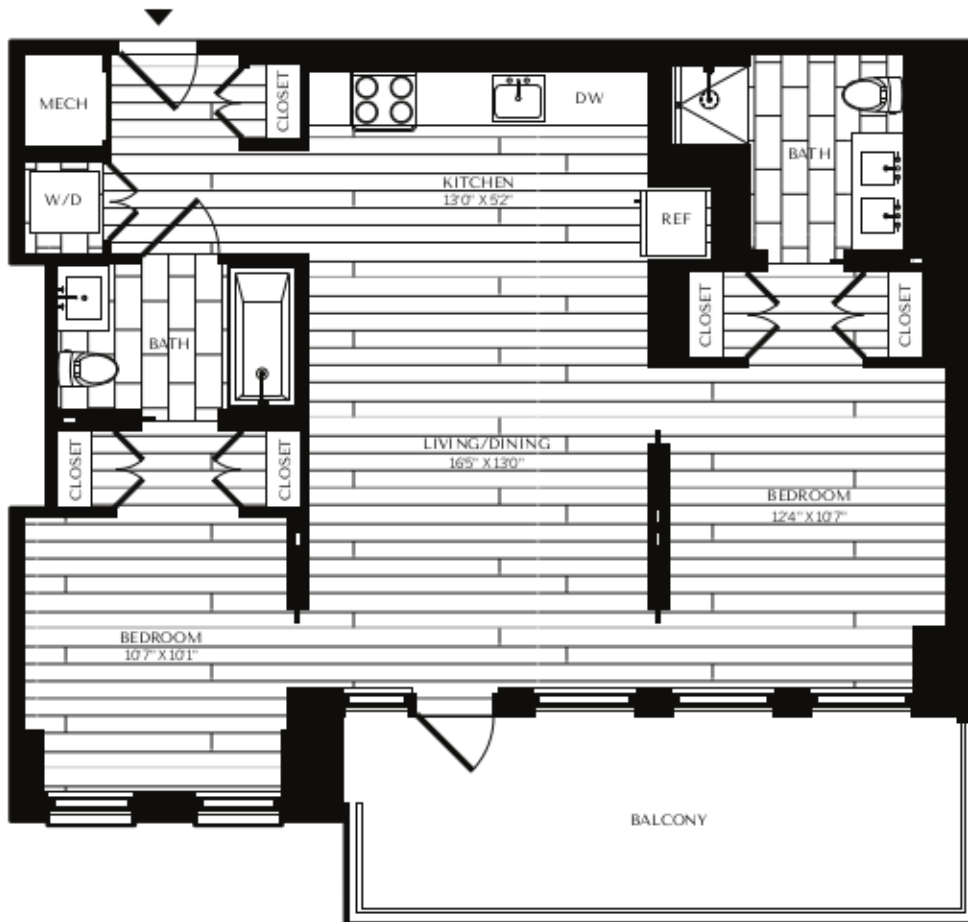

APARTMENT 2 BR 3

2 BEDROOM / 2 BATHROOM

SQ. FT. 1,001

RENT

DATE AVAILABLE

Square footage displayed is approximate and may vary slightly. Rental rates, availability, lease terms, deposits, apartment features and specials are subject to change without notice. Details and dimensions may differ from actual plans.