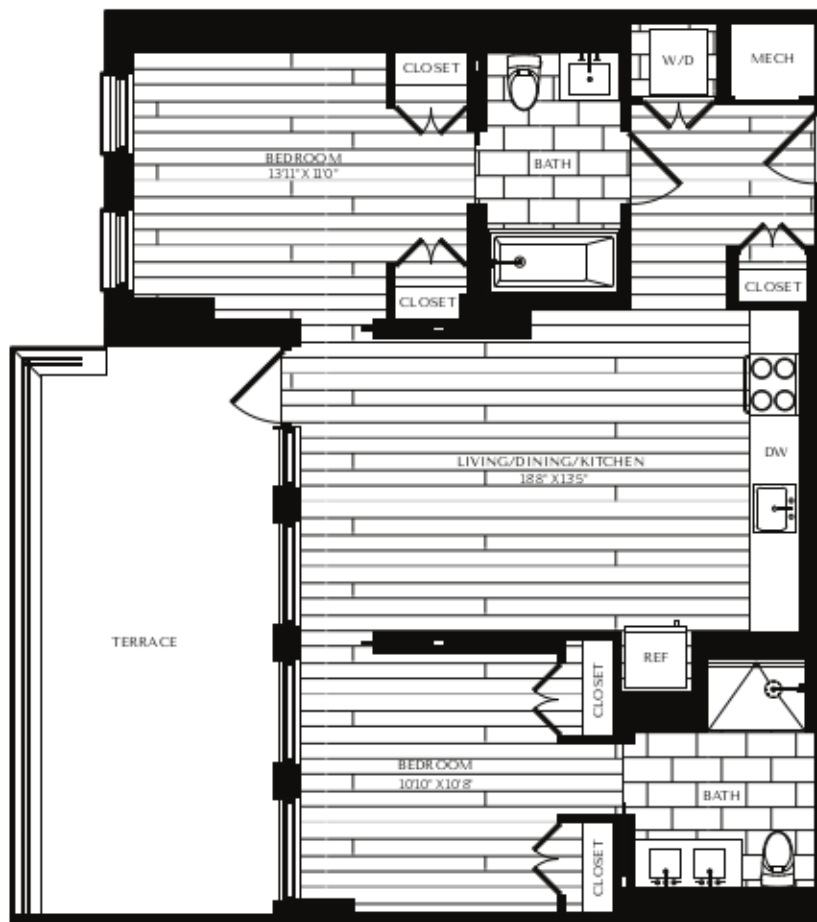

# APARTMENT 2 BR 5

2 BEDROOM / 2 BATHROOM

SQ. FT. 938

RENT

DATE AVAILABLE

Square footage displayed is approximate and may vary slightly. Rental rates, availability, lease terms, deposits, apartment features and specials are subject to change without notice. Details and dimensions may differ from actual plans.