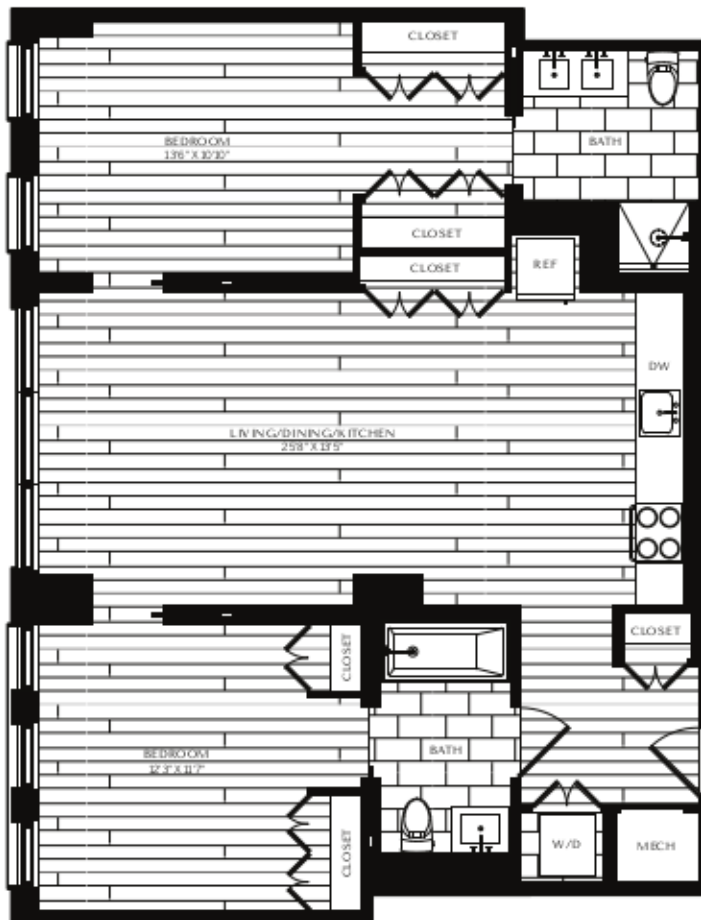

APARTMENT 2 BR 8

2 BEDROOM / 2 BATHROOM

SQ. FT. 1,144

RENT

DATE AVAILABLE

Square footage displayed is approximate and may vary slightly. Rental rates, availability, lease terms, deposits, apartment features and specials are subject to change without notice. Details and dimensions may differ from actual plans.